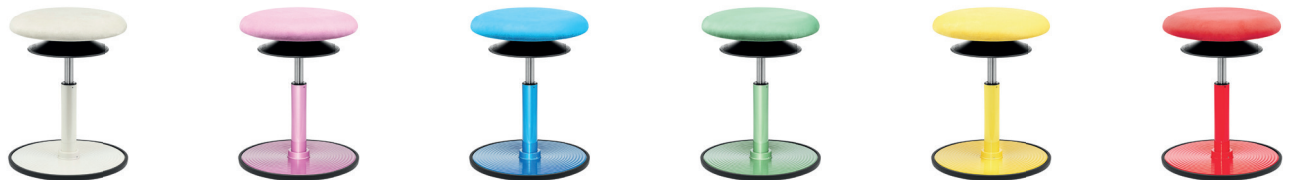

Ergo Candy

LÖFFLER

With a lacquered frame

Data Sheet

Ergo Candy is a sleek design statement with a movable seat surface that supports and strengthens the spine using ERGO TOP technology. Its refined shape and vibrant colors bring a contemporary feel, while the microfiber velour upholstery offers a soft, velvety matte texture for added comfort and elegance.

Mechanism

Innovative ERGO TOP technology with fully flexible seat (like sitting on a gymnastic ball)

Features

Smooth seat height adjustment including hydraulic damping

Gas spring: Painted

Rocking base: Aluminum (painted)

Upholstery fabric: Microfiber velour

Cover material: Not glued

Type of padding: Foam

Maximum user weight: 120 kg

User manual attached to the chair

Dimensions

Seat surface:	Ø 370 mm
Seat height:	445 - 595 mm
Rocking base:	Ø 400 mm